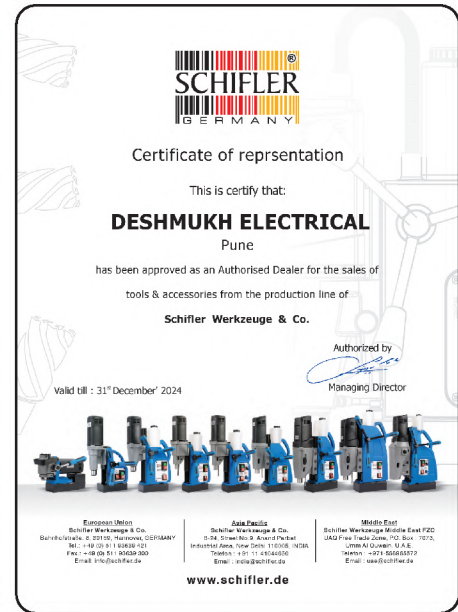

DE FIELD COIL MANUFACTURING PLANT

Certificate:

BOSCH SALES

BOSCH SERVICE CENTER

EIBENSTOCK

BROACH CUTTER

RALLIWOLF

SCHIFFLER

Nityo

REF/ NT/L-23-24/1230

Date 01/04/2023

Certificate for Dealership

Nityo Tools India Pvt. Ltd. Plot No. PAP/J/55 Near HP Petrol Pump Indrayani Chowk, Bhosari, Pune-411026

This is to certify that,

Deshmukh Electrical, Pimpri Pune 411017 is Our **Authorized Dealer** For all Nityo Brand Pneumatic Tools In north India to deal with sales and after sales services from 1st April 2023 to 31st March 2025.